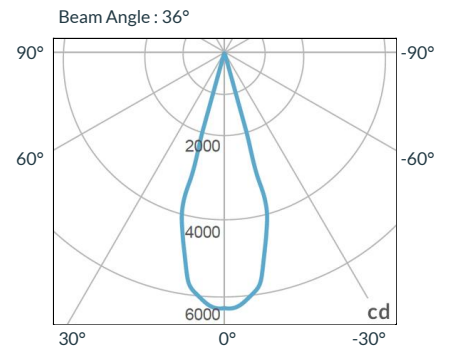

19 Degree

Distance		3' (~0.9 m)	10' (~3.0 m)	15' (~4.6 m)
@3200K	fc	2202	174	83
	lux	23702	1873	894
@5600K	fc	2239	177	84
	lux	24101	1906	905
Beam Diameter		Ø 0.9' (~0.3m)	Ø 3.0' (~0.9m)	Ø 4.6' (~1.4m)

26 Degree

Distance		3' (~0.9 m)	10' (~3.0 m)	15' (~4.6 m)
@3200K	fc	1978	160	77
	lux	21292	1726	831
@5600K	fc	2079	169	81
	lux	22379	1814	873
Beam Diameter		Ø 1.2' (~0.4m)	Ø 4.0' (~1.2m)	Ø 5.9' (~1.8m)

36 Degree

Distance		3' (~0.9 m)	10' (~3.0 m)	15' (~4.6 m)
@3200K	fc	743	60	29
	lux	7998	646	313
@5600K	fc	820	67	32
	lux	8827	722	345
Beam Diameter		Ø 1.7' (~0.5m)	Ø 5.6' (~1.7m)	Ø 8.2' (~2.5m)

50 Degree

Distance		3' (~0.9 m)	10' (~3.0 m)	15' (~4.6 m)
@3200K	fc	269	22	11
	lux	2896	237	119
@5600K	fc	285	23	11
	lux	3068	248	119
Beam Diameter		Ø 2.3' (~0.7m)	Ø 7.7' (~2.4m)	Ø 11.7' (~3.6m)

ACCESSORIES

(specify finish by adding -BK or -WH)