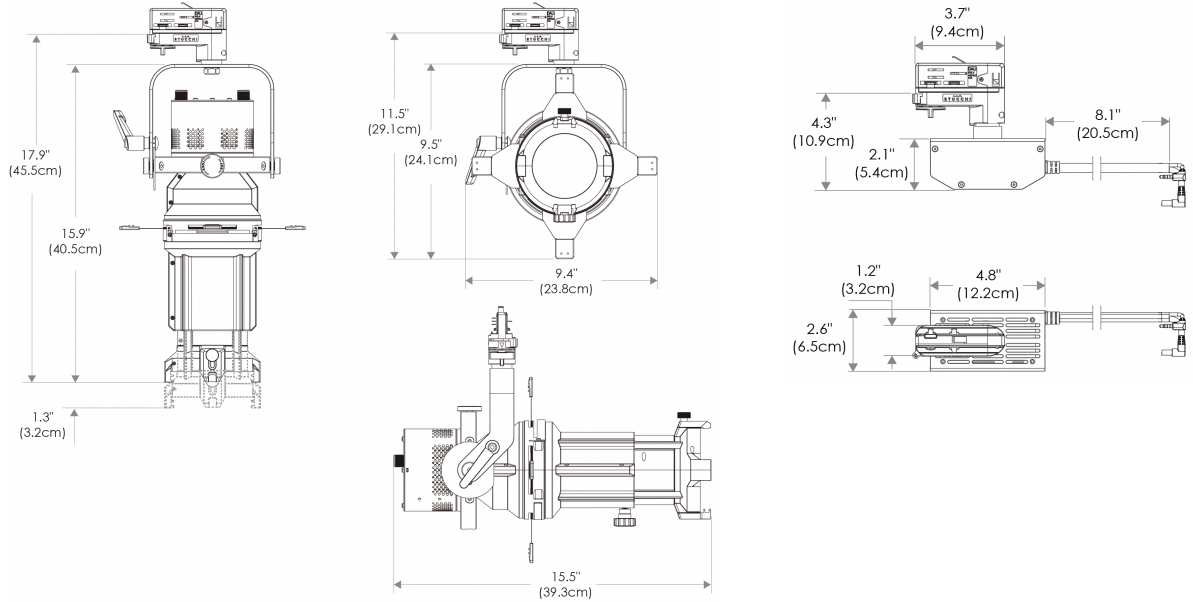

MECHANICAL FIGURES

PSP

US