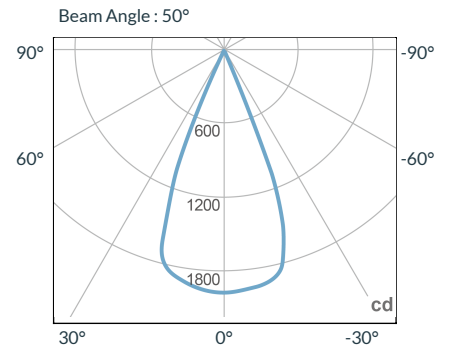

19 Degree

Distance		3' (~0.9 m)	10' (~3.0 m)	15' (~4.6 m)
@3200K	fc	2202	174	83
	lux	23702	1873	894
@5600K	fc	2239	177	84
	lux	24101	1906	905
Beam Diameter		Ø 0.9' (~0.3m)	Ø 3.0' (~0.9m)	Ø 4.6' (~1.4m)

26 Degree

Distance		3' (~0.9 m)	10' (~3.0 m)	15' (~4.6 m)
@3200K	fc	1978	160	77
	lux	21292	1726	831
@5600K	fc	2079	169	81
	lux	22379	1814	873
Beam Diameter		Ø 1.2' (~0.4m)	Ø 4.0' (~1.2m)	Ø 5.9' (~1.8m)

36 Degree

Distance		3' (~0.9 m)	10' (~3.0 m)	15' (~4.6 m)
@3200K	fc	743	60	29
	lux	7998	646	313
@5600K	fc	820	67	32
	lux	8827	722	345
Beam Diameter		Ø 1.7' (~0.5m)	Ø 5.6' (~1.7m)	Ø 8.2' (~2.5m)

50 Degree

Distance		3' (~0.9 m)	10' (~3.0 m)	15' (~4.6 m)
@3200K	fc	269	22	11
	lux	2896	237	119
@5600K	fc	285	23	11
	lux	3068	248	119
Beam Diameter		Ø 2.3' (~0.7m)	Ø 7.7' (~2.4m)	Ø 11.7' (~3.6m)

ACCESSORIES

(specify finish by adding -BK or -WH)