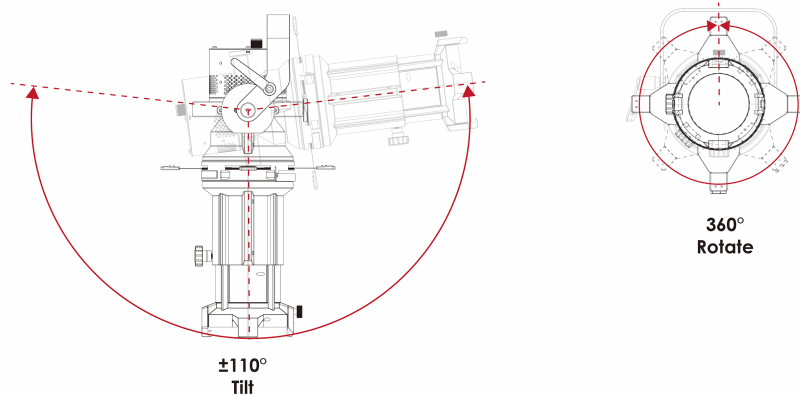

MECHANICAL FIGURES

PSP

US

PSP

EU

TILT/ROTATION