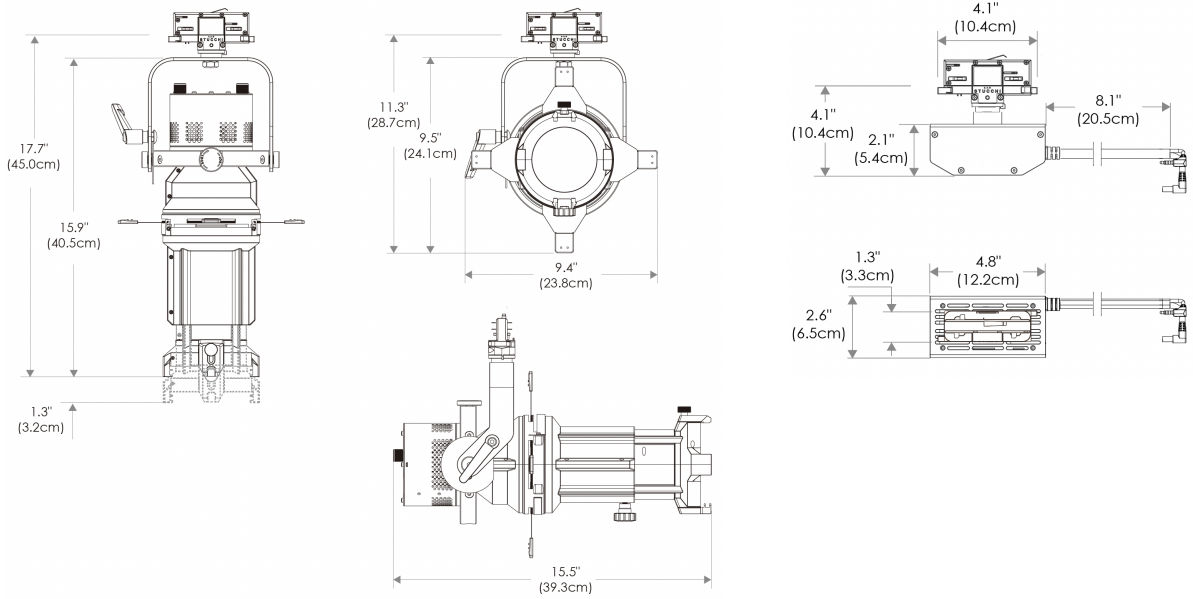

PSP

EU

TILT/ROTATION