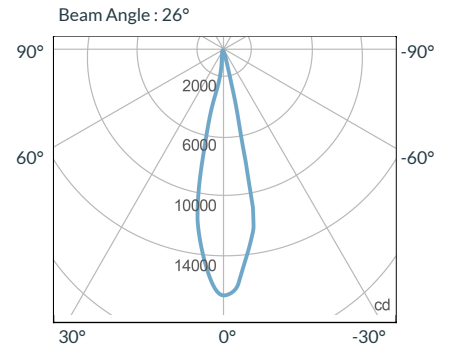

19 Degree

Distance		3' (~0.9 m)	10' (~3.0 m)	15' (~4.6 m)
@3200K	fc	2202	174	83
	lux	23702	1873	894
@5600K	fc	2239	177	84
	lux	24101	1906	905
Beam Diameter		Ø 0.9' (~0.3m)	Ø 3.0' (~0.9m)	Ø 4.6' (~1.4m)

26 Degree

Distance		3' (~0.9 m)	10' (~3.0 m)	15' (~4.6 m)
@3200K	fc	1978	160	77
	lux	21292	1726	831
@5600K	fc	2079	169	81
	lux	22379	1814	873
Beam Diameter		Ø 1.2' (~0.4m)	Ø 4.0' (~1.2m)	Ø 5.9' (~1.8m)

36 Degree

Distance		3' (~0.9 m)	10' (~3.0 m)	15' (~4.6 m)
@3200K	fc	743	60	29
	lux	7998	646	313
@5600K	fc	820	67	32
	lux	8827	722	345
Beam Diameter		Ø 1.7' (~0.5m)	Ø 5.6' (~1.7m)	Ø 8.2' (~2.5m)

50 Degree

Distance		3' (~0.9 m)	10' (~3.0 m)	15' (~4.6 m)
@3200K	fc	269	22	11
	lux	2896	237	119
@5600K	fc	285	23	11
	lux	3068	248	119
Beam Diameter		Ø 2.3' (~0.7m)	Ø 7.7' (~2.4m)	Ø 11.7' (~3.6m)

ACCESSORIES

(specify finish by adding -BK or -WH)