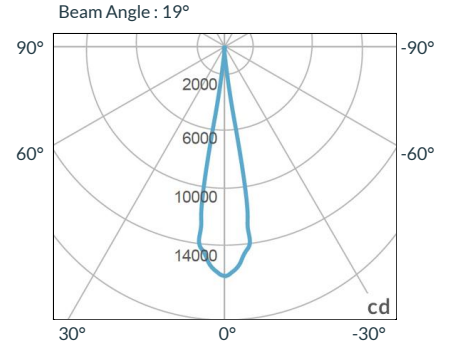

SPECIFICATIONS

Beam Angle	19° / 26° / 36° / 50°
CRI / TLCI	95/90 typical (in CCT Mode of 2800K-6500K)
Dimming	100% - 0% flicker free
AC Power Draw	90W max
AC Input	100 - 240V AC, 50 - 60Hz
Remote Control	DMX 512
Cooling	Fan Cooled
Acoustic Noise	19 dBA (Auto Mode)
Operating Temp.	32 - 104°F (0 - 40°C)
Weight (Fixture + Power Supply)	7.3lb / 3.3kg
Gobo Size	Diameter: M Size (66mm)
	Max Image: 48mm
	Max Thickness: 1mm

19 Degree

Distance		3' (~0.9 m)	10' (~3.0 m)	15' (~4.6 m)
@3200K	fc	2202	174	83
	lux	23702	1873	894
@5600K	fc	2239	177	84
	lux	24101	1906	905
Beam Diameter		Ø 0.9' (~0.3m)	Ø 3.0' (~0.9m)	Ø 4.6' (~1.4m)

26 Degree

Distance		3' (~0.9 m)	10' (~3.0 m)	15' (~4.6 m)
@3200K	fc	1978	160	77
	lux	21292	1726	831
@5600K	fc	2079	169	81
	lux	22379	1814	873
Beam Diameter		Ø 1.2' (~0.4m)	Ø 4.0' (~1.2m)	Ø 5.9' (~1.8m)

36 Degree

Distance		3' (~0.9 m)	10' (~3.0 m)	15' (~4.6 m)
@3200K	fc	743	60	29
	lux	7998	646	313
@5600K	fc	820	67	32
	lux	8827	722	345
Beam Diameter		Ø 1.7' (~0.5m)	Ø 5.6' (~1.7m)	Ø 8.2' (~2.5m)

50 Degree